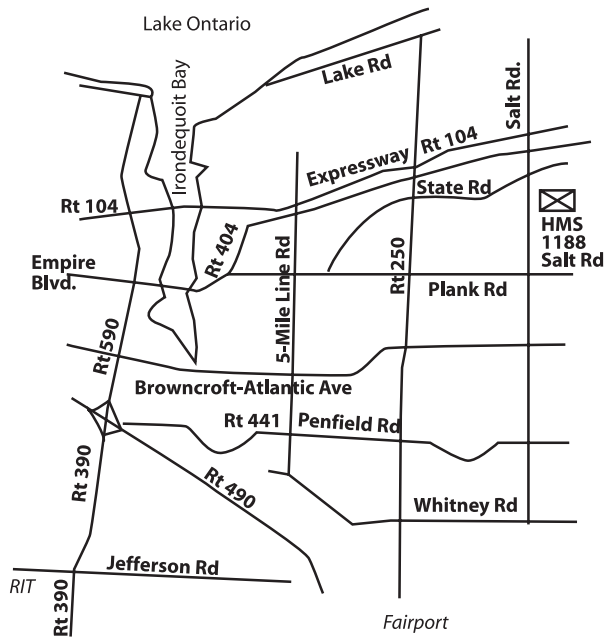

HOW TO GET TO HUNTINGTON MEADOW STABLES

1188 Salt Road
Webster, NY 14580
(585) 872-6286